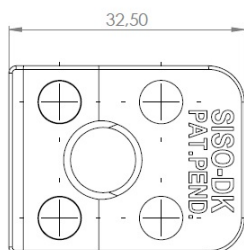

PRODUCT SHEET

Description:

Glass Door Handle "Square" F/Single Doors, Chrome Pl,F/Glass Thickness 4-6mm, 1 Zamak Screw
W/PVC Tip & 1 Zamak Screw, with $\varnothing 5 \times 3,5$ mm Extension

Item number:

17.40.060-0

Units	Box	Carton	HS Code	Barcode
Pcs.	10	100	8302420090	 5704866072069

Changed from 6,00 mm. to 6,20 mm. 23-04-2012

Screws needed - not on drawing!!

SISO A/S

Mileparken 11
DK-2740 Skovlunde
Denmark
VAT: DK 24786013