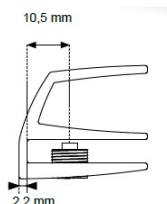

PRODUCT SHEET

Description:

Glass Door Handle "Square" F/Single Doors, Chrome Pl,F/Glass Thickness 4-6mm, 1 Zamak Screw
W/PVC Tip & 1 Zamak Screw, with $\varnothing 5 \times 3,5$ mm Extension

Item number:

17.40.060-0

Units	Box	Carton	HS Code	Barcode
Pcs.	10	100	8302420090	 5704866072069

Changed from 6,00 mm. to 6,20 mm. 23-04-2012

Screws needed - not on drawing!!

SISO A/S

Mileparken 11
DK-2740 Skovlunde
Denmark
VAT: DK 24786013